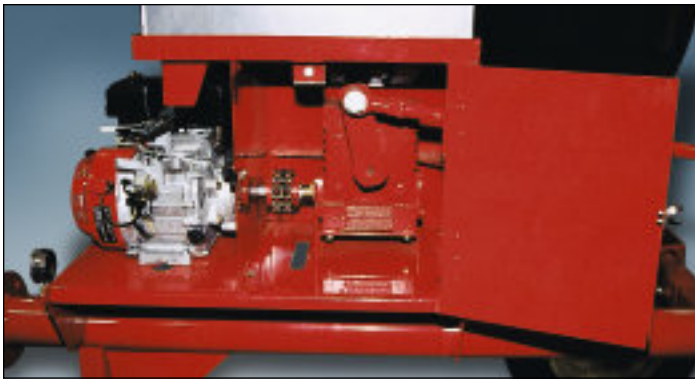

# Cadman BROADCAST CART SYMMETRICAL & ASYMMETRICAL

SINCE 1952

50

YEARS OF  
EXCELLENCE

**Cadman**  
POWER EQUIPMENT  
*Limited*

The Cadman Broadcast Cart is excellent for watering crops grown under a shade or canopy, or for areas that are subject to high wind. An alternative to high cost/high maintenance booms, the Broadcast Cart operates in the same manner as a regular traveller gun cart. Simply pull out the cart on your traveller and begin to wind in the hose. The cart will provide even distribution with a spread pattern between 120 to 200 feet in width.

# SYMMETRICAL & ASYMMETRICAL BROADCAST CART

Each Broadcast Cart has a heavy duty gear box that operates two 1" sprinkler tubes. Each tube comes with a set of seven rings to change flow and diameter. As well, the trajectory of the tubes can be changed from  $-15^{\circ}$  to  $+15^{\circ}$  by simply turning the adjustment screws.

Asymmetrical Broadcast Cart in operation at a ginseng farm.

Run by a 4 HP Honda motor, a reduction gear box provides power to operate the two sprinkler tubes.

See your irrigation representative about Cadman's complete line of irrigation products.