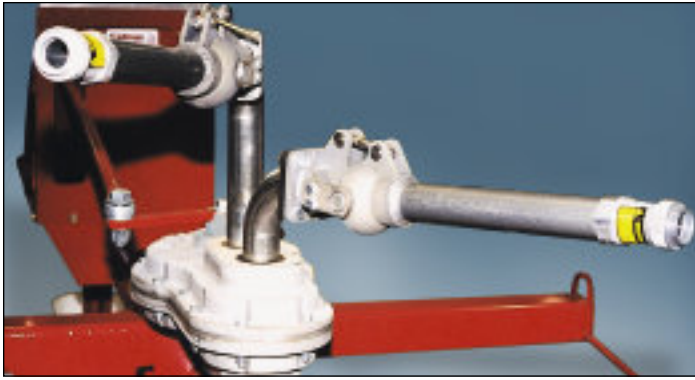

# Cadman BROADCAST CART SYMMETRICAL & ASYMMETRICAL

SINCE 1952

50

YEARS OF  
EXCELLENCE

**Cadman**  
POWER EQUIPMENT  
*Limited*

The Cadman Broadcast Cart is excellent for watering crops grown under a shade or canopy, or for areas that are subject to high wind. An alternative to high cost/high maintenance booms, the Broadcast Cart operates in the same manner as a regular traveller gun cart. Simply pull out the cart on your traveller and begin to wind in the hose. The cart will provide even distribution with a spread pattern between 120 to 200 feet in width.

# SYMMETRICAL & ASYMMETRICAL BROADCAST CART

Each Broadcast Cart has a heavy duty gear box that operates two 1" sprinkler tubes. Each tube comes with a set of seven rings to change flow and diameter. As well, the trajectory of the tubes can be changed from  $-15^{\circ}$  to  $+15^{\circ}$  by simply turning the adjustment screws.

Asymmetrical Broadcast Cart in operation at a ginseng farm.

Run by a 4 HP Honda motor, a reduction gear box provides power to operate the two sprinkler tubes.

See your irrigation representative about Cadman's complete line of irrigation products.